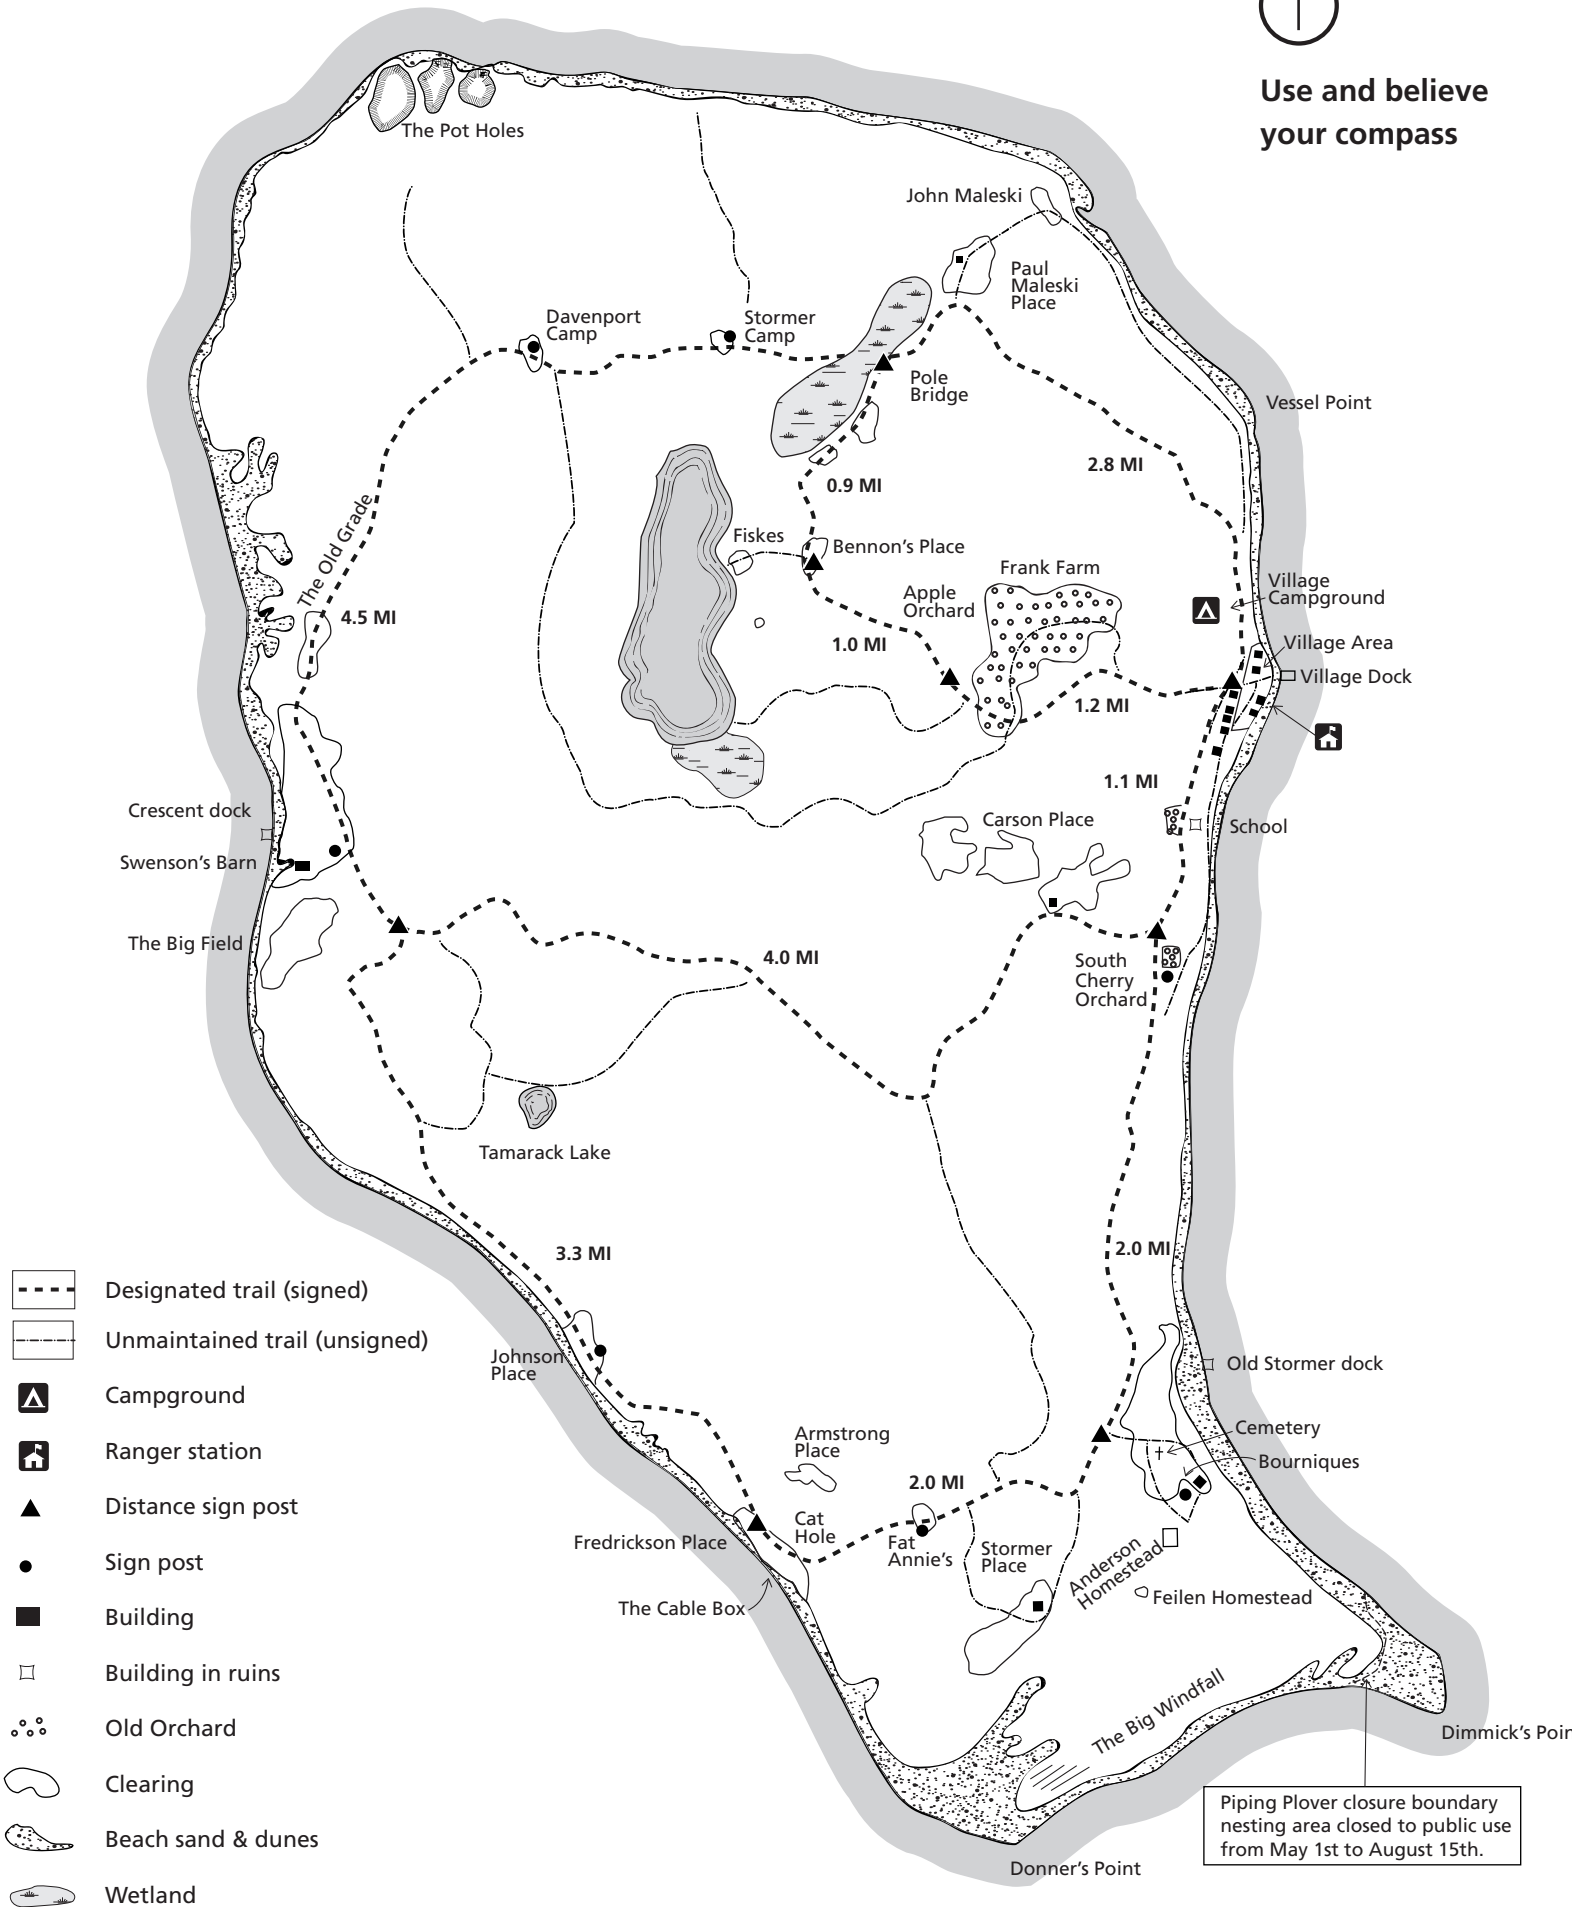

# North Manitou Island

North

Use and believe  
your compass

Piping Plover closure boundary nesting area closed to public use from May 1st to August 15th.